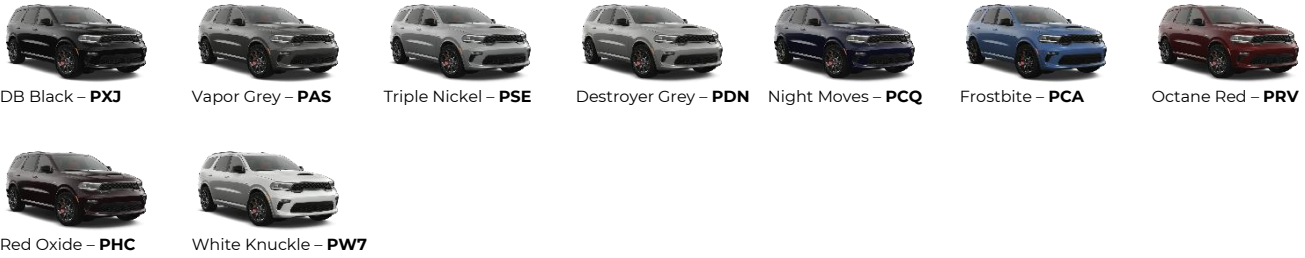

Exterior Colors Available MY23 Dodge Durango

Possible Configurations

23MY Dodge Challenger & Charger Color Grid				M/H	Ritch Black	Granite	Triple Nickel	Destroyer Grey	White Knuckle	Octane Red	TorRed	Sinamon Stick	Go Mango	Plum Crazy	B5 Blue	Frostbite	F8 Green	Sublime Green	
					PX8	PAU	PSE	PDN	PW7	PRV	PR3	PEC	PVP	PHG	PQD	PCA	PFQ	PFB	
Challenger	SXT AWD/RWD	*T8-X9	Houndstooth Cloth Sport Seats/Black		•	•	•	•	•	•	•	•	•	•	•	•	•	•	
		*RL-X9	Nappa Leather Sport Seats/Black	AAY	•	•	•	•	•	•	•	•	•	•	•	•	•	•	•
	R/T	*SL-X9	Nappa/Alcatara Performance Seats/Black		•	•	•	•	•	•	•	•	•	•	•	•	•	•	•
		*JJ-X9	T/A Logo Nappa/Alcatara Performance Seats/Black	ALE	•	•	•	•	•	•	•	•	•	•	•	•	•	•	•
	Scat Pack WB	*SL-X9	Nappa/Alcatara Performance Seats/Black		•	•	•	•	•	•	•	•	•	•	•	•	•	•	•
		*QL-X9	Nappa/Alcatara Performance Seats Orange Accents/Black	AMB	•	•	•	•	•	•	x	x	x	x	x	x	x	x	x
	SRT Hellcat Jailbreak	*JJ-X9	T/A Logo Nappa/Alcatara Performance Seats/Black	ALE	•	•	•	•	•	•	•	•	•	•	•	•	•	•	•
		*BL-X9	Alcatara/Laguna Performance Seats/Black		•	•	•	•	•	•	•	•	•	•	•	•	•	•	•
		*EX-X9	Hellcat Logo Laguna Performance Seats/Black		•	•	•	•	•	•	•	•	•	•	•	•	•	•	•
		*EX-VX	Hellcat Logo Laguna Performance Seats/Sepia/Black		•	•	•	•	•	•	•	•	•	•	•	•	•	•	•
		*EX-XS	Hellcat Logo Laguna Performance Seats/Hammerhead Grey/Black		•	•	•	•	•	•	•	•	•	•	•	•	•	•	•
	SRT Hellcat Redeye Jailbreak	*EX-X6	Hellcat Logo Laguna Performance Seats/Demonic Red/Black	CEJ	•	•	•	•	•	•	•	•	•	•	•	•	•	•	•
*BL-X9		Alcatara/Laguna Performance Seats/Black		•	•	•	•	•	•	•	•	•	•	•	•	•	•	•	
*EX-X9		Hellcat Logo Laguna Performance Seats/Black		•	•	•	•	•	•	•	•	•	•	•	•	•	•	•	
*EX-VX		Hellcat Logo Laguna Performance Seats/Sepia/Black		•	•	•	•	•	•	•	•	•	•	•	•	•	•	•	
*EX-XS		Hellcat Logo Laguna Performance Seats/Hammerhead Grey/Black		•	•	•	•	•	•	•	•	•	•	•	•	•	•	•	
Charger	Scat Pack WB	*EX-X6	Hellcat Logo Laguna Performance Seats/Demonic Red/Black	CEJ	•	•	•	•	•	•	•	•	•	•	•	•	•	•	
		*CQ-X9	Nappa/Alcatara Performance Seats/Black		•	•	•	•	•	•	•	•	•	•	•	•	•	•	
	SRT Hellcat Jailbreak	*QL-X9	Nappa/Alcatara Performance Seats Orange Accents/Black	AMB	•	•	•	•	•	•	x	x	x	x	x	x	x	x	
		*DZ-X9	Alcatara/Laguna Performance Seats/Black		•	•	•	•	•	•	•	•	•	•	•	•	•	•	
		*WB-X9	Hellcat Logo Laguna Performance Seats/Black		•	•	•	•	•	•	•	•	•	•	•	•	•	•	
		*WB-VX	Hellcat Logo Laguna Performance Seats/Sepia/Black		•	•	•	•	•	•	•	•	•	•	•	•	•	•	
		*WB-XS	Hellcat Logo Laguna Performance Seats/Hammerhead Grey/Black		•	•	•	•	•	•	•	•	•	•	•	•	•	•	
	SRT Hellcat Redeye Jailbreak	*WB-X6	Hellcat Logo Laguna Performance Seats/Demonic Red/Black	CEJ	•	•	•	•	•	•	•	•	•	•	•	•	•	•	•
		*DZ-X9	Alcatara/Laguna Performance Seats/Black		•	•	•	•	•	•	•	•	•	•	•	•	•	•	
		*WB-X9	Hellcat Logo Laguna Performance Seats/Black		•	•	•	•	•	•	•	•	•	•	•	•	•	•	
		*WB-VX	Hellcat Logo Laguna Performance Seats/Sepia/Black		•	•	•	•	•	•	•	•	•	•	•	•	•	•	
		*WB-XS	Hellcat Logo Laguna Performance Seats/Hammerhead Grey/Black		•	•	•	•	•	•	•	•	•	•	•	•	•	•