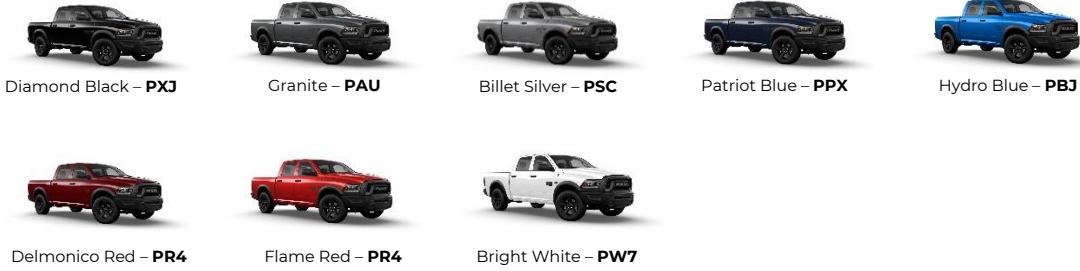

AEC RETAIL PRICE LIST RAM MY23.1 – EUR

Exterior Colors Available DS Classic MY23

Exterior Colors Available DT 1500 MY23