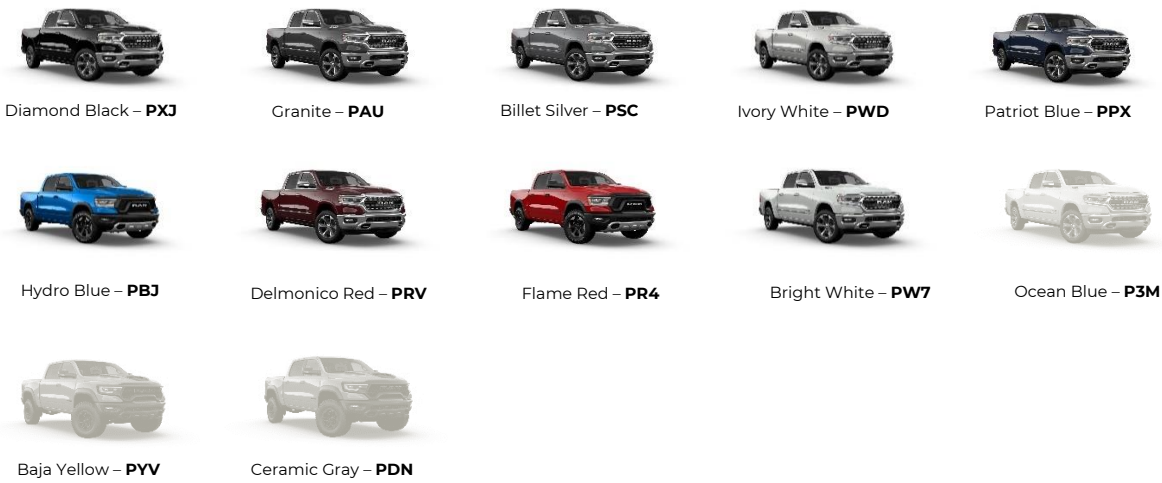

Possible Configurations

23MY RAM DT 1500 Color Grid				M/H	Pitch Black PXJ	Billet Silver PSC	Bright White PW7	Delmonico o Red PRV	Flame Red PR3	Granite PAU	Ivory White PWD	Patriot Blue PPX	Hydro Blue PCA	Ocean Blue P3M	Baja Yellow PYV	
MONOTONE - APA	Big Horn	*T9-X9	Deluxe Cloth Bucket Seat/Black													
		*T5-X9	Deluxe Cloth Bucket Seat/Black	ASG												
	Laramie	*GJ-X9	Leather Trimmed Bucket Seats/Black													
		*W8-X9	Leather Trimmed Bucket Seats/Black	ASU												
	Rebel	*TL-X9	Lux Leather Trimmed Bucket Seats/Black													
		*W8-X9	Leather Trimmed Bucket Seats/Black	ASU												
	Longhorn	*DJ-XT	Leather Trimmed Bucket Seats/Black/New Saddle													
Limited	*DL-X9	Prem Leather Trimmed Bucket Seats/Black						AEV only			excl. AEV					
	*SJ-CD	Premium Quilted Leather Bucket Seats	AA3													
	*YL-X9	Leather Trimmed Bucket Seats/Black													ASX only	
TWO-TONE - APD	Big Horn	*T9-X9	Deluxe Cloth Bucket Seat/Black													
		*T5-X9	Deluxe Cloth Bucket Seat/Black	ASG												
	Laramie	*GJ-X9	Leather Trimmed Bucket Seats/Black													
		*W8-X9	Leather Trimmed Bucket Seats/Black	ASU												
	Rebel	*TL-X9	Lux Leather Trimmed Bucket Seats/Black													
		*W8-X9	Leather Trimmed Bucket Seats/Black	ASU												
	Longhorn	*DJ-XT	Leather Trimmed Bucket Seats/Black/New Saddle													
Limited	*DL-X9	Prem Leather Trimmed Bucket Seats/Black														
	*SJ-CD	Premium Quilted Leather Bucket Seats	AA3													
TRX	*YL-X9	Leather Trimmed Bucket Seats/Black